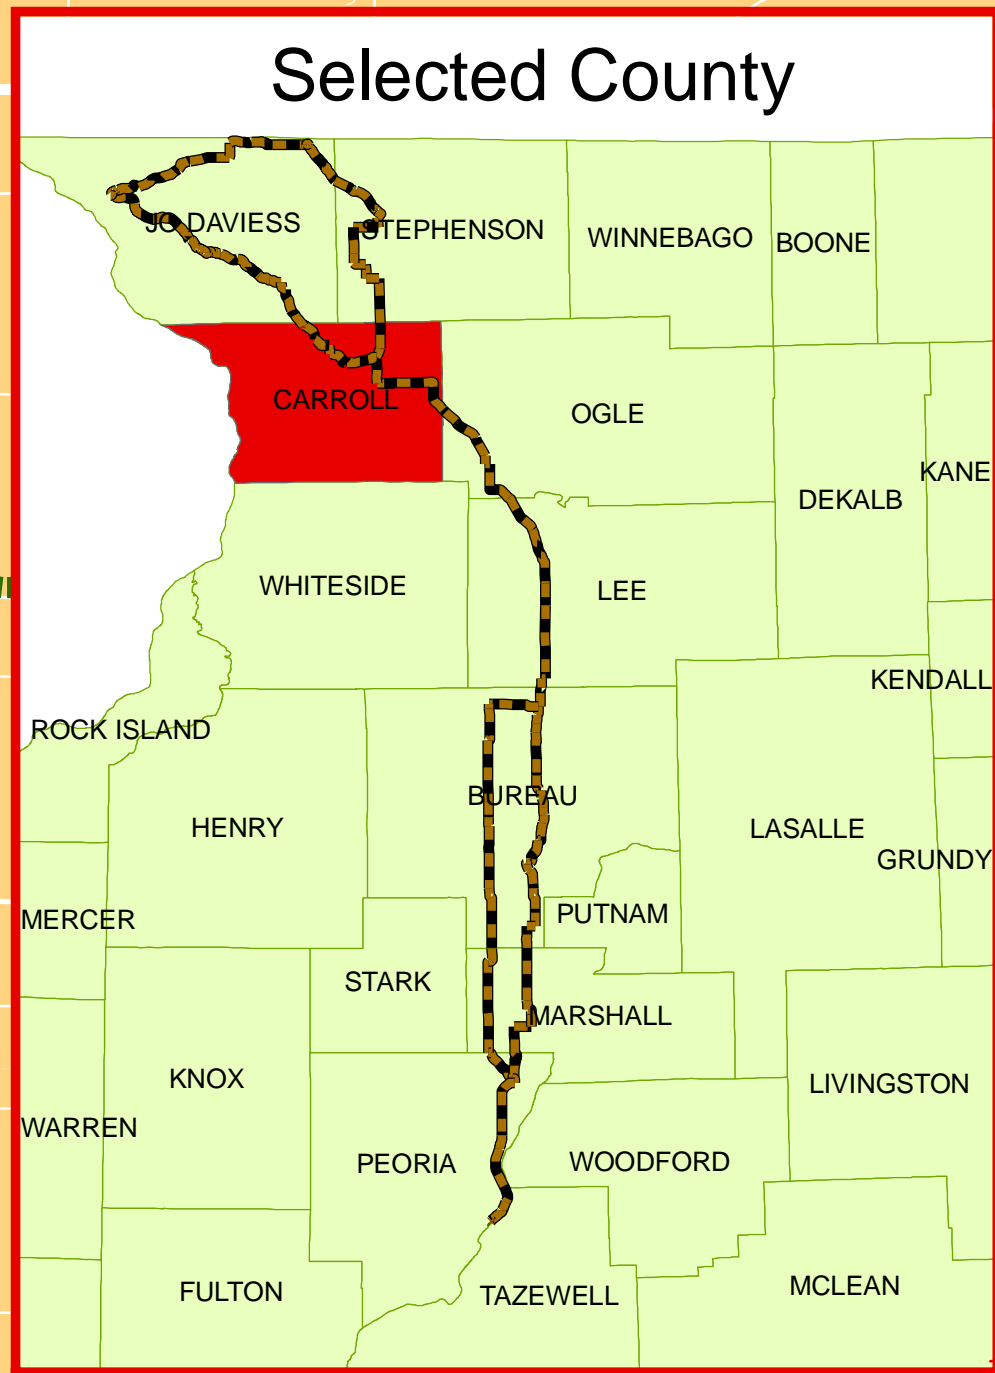

Galena Trail: Carroll County

Jo Daviess

Stephenson

Jackson

Carroll

Ogle

Legend

-  Galena Trail
-  State Line
-  COUNTIES
-  Illinois Cities

Map produced by Tri-County Regional Planning Commission
04/20/07

Whiteside