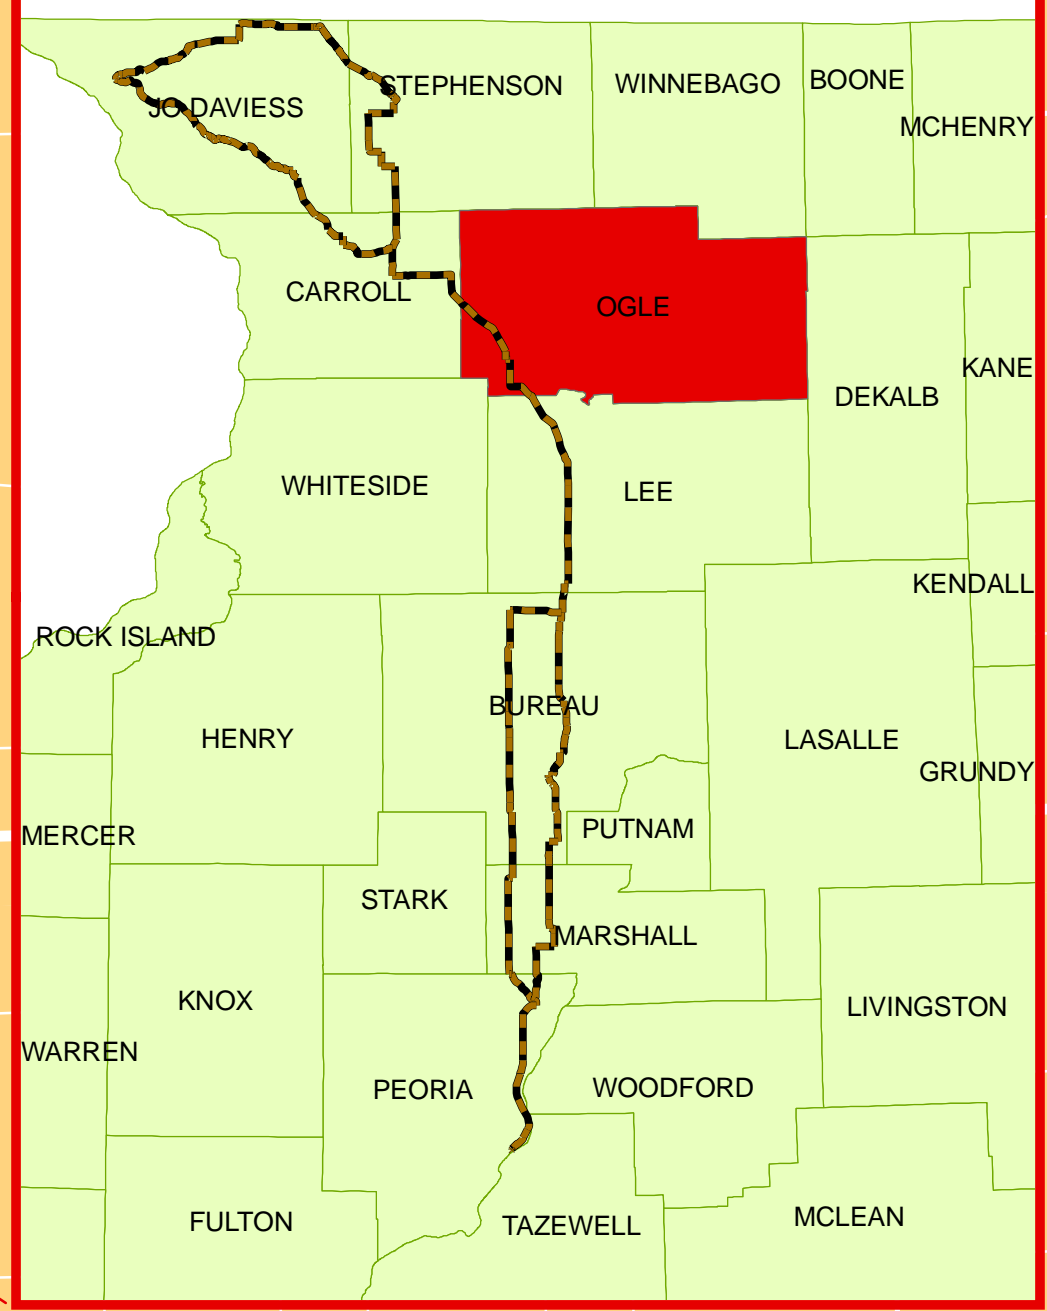

Stephenson

Winnebago

# Legend

-  Galena Trail
-  COUNTIES
-  Illinois Cities

# Galena Trail: Ogle County

## Selected County

Map produced by Tri-County Regional Planning Commission  
04/20/07

Whiteside

Lee

Carroll

Ogle

\$